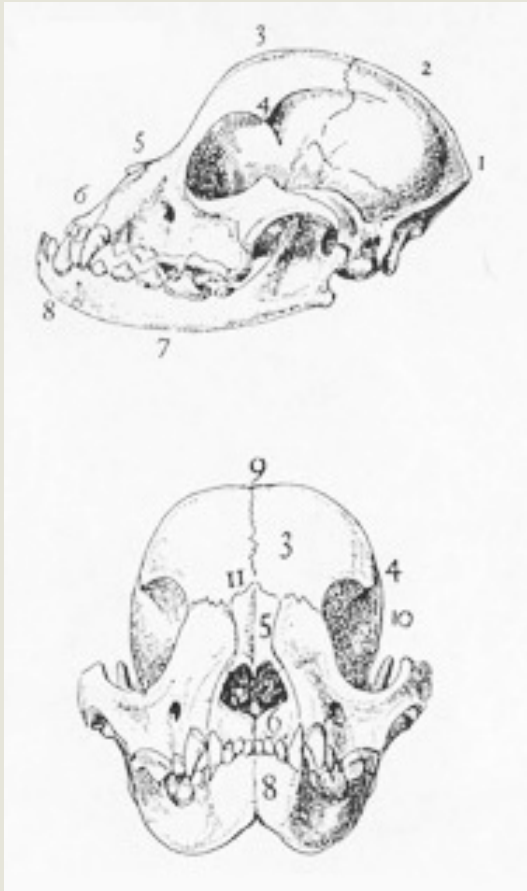

Comparison of Bulldog and French Bulldog Skulls (ca. 1920)

- Underjaw more undershot and with more turnup in Bulldog than French Bulldog
- Proportional fullness of skull in French bulldog greater than in Bulldog
- Furrow in Bulldog forehead and its absence in French Bulldog
- Ridges and grooves more marked on Bulldog skull than on French Bulldog skull.
- French Bulldog skull more moderate than Bulldog skull

Comparison of French Bulldog & Bulldog

Note similarities, but also note significant differences in ears, width of heads, degree of upturn of underjaw, and width of fronts.

Comparison of French Bulldog & Bulldog

Note that the “square” formed by the Frenchie front is measured below the brisket, whereas in the Bulldog front it includes the brisket.

Comparison of French Bulldog & Bulldog Profile

STRUCTURE: Note differences in size, bone, degree of layback of foreface, ears and head; and similarities in topline.