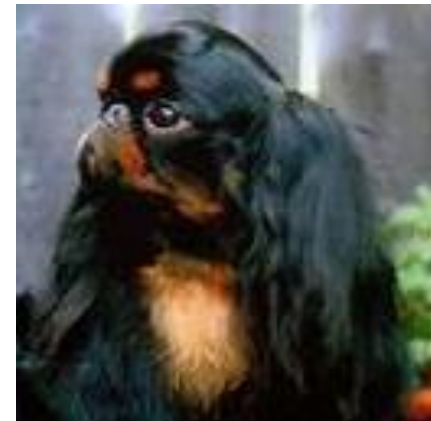

Cobby, Sturdy

Head Developed by Karen Scholz 100177

Large for size, Plush, Chubby look

Refinement so that not coarse

Expression

Soft, Appealing, intelligent

Ears

Long, set low, close to head, heavy fringe

Eyes

Large, very dark, inline w nose, no white shows

Skull

High & well domed, curves out over eyes as much as possible

Stop Deep & well defined

Muzzle: Very short, well layed back

Well developed cushioning under eyes

Jaw square, broad, well turned up

NOSE

Large, Black, large open nostrils

Teeth

Slightly undershot

Teeth should not show

Wry mouth penalized

Hanging tongue extremely objectionable