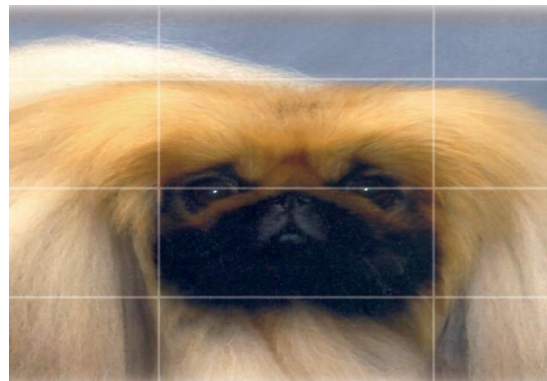

## Head

Large in Proportion – Envelope shape

## General Appearance

Well-balanced, compact, heavy front, lighter hindquarters. Direct, independent, lion like, courageous, dignified, bold

## Ears

Heart shaped, set on front corner of skull  
Leather does not extend below Jaw.  
Heavy feathering adds to width & frames face

## Skull

Wider than deep, rectangular, envelope shape. Top skull massive, broad, flat  
Flat in profile, chin, nose, brow on one plane  
Slanting slightly backwards

**Muzzle:** Flat, broad, well filled in